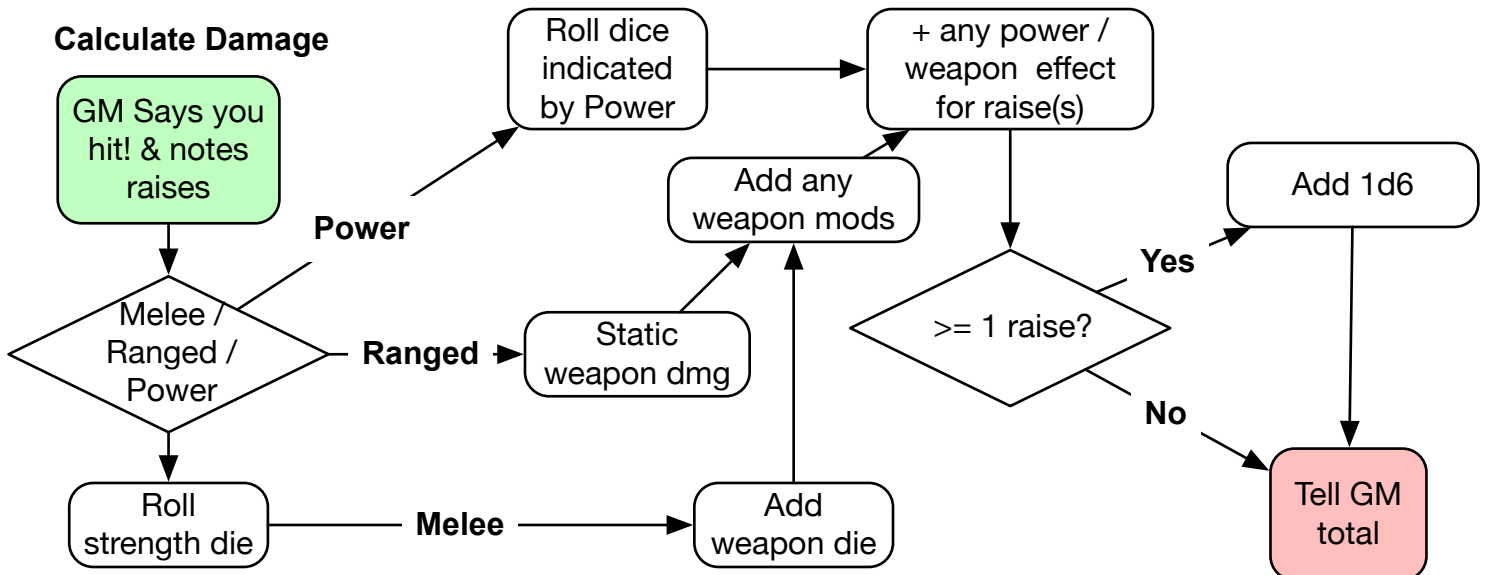

How To Combat: Savage Worlds

Try to hit

NOTE: ALL rolls can “explode”

If you roll the max on the die, roll again & add. Repeat until you stop exploding.

Calculate Damage

How To Combat: D&D

Try to hit

Calculate Damage