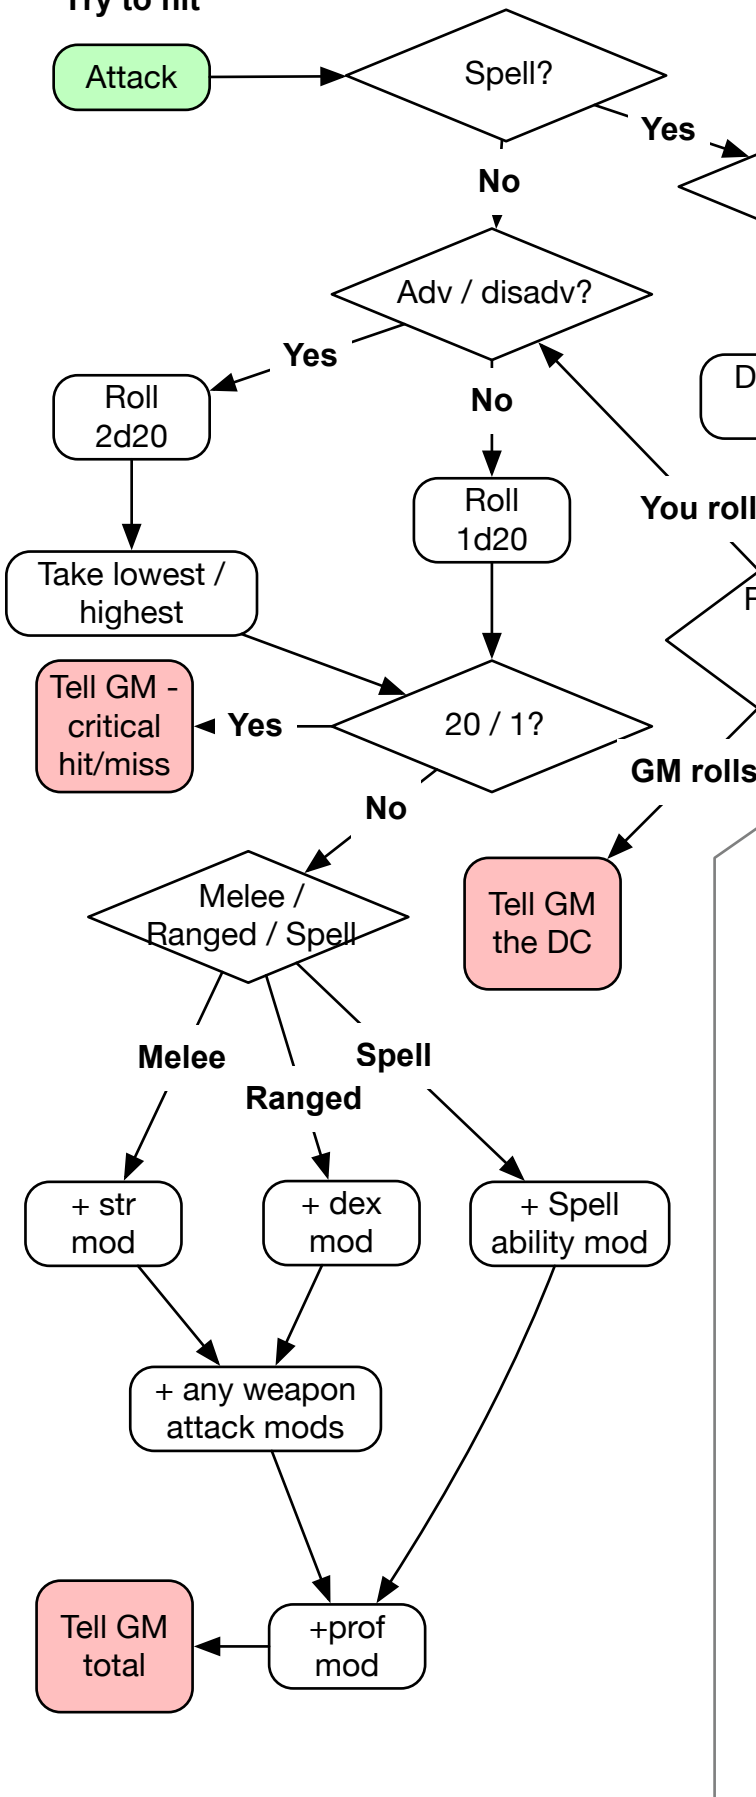

How To Combat: Savage Worlds

Try to hit

NOTE: ALL rolls can “explode”

If you roll the max on the die, roll again & add. Repeat until you stop exploding.

Calculate Damage

How To Combat: D&D

Try to hit

Calculate Damage