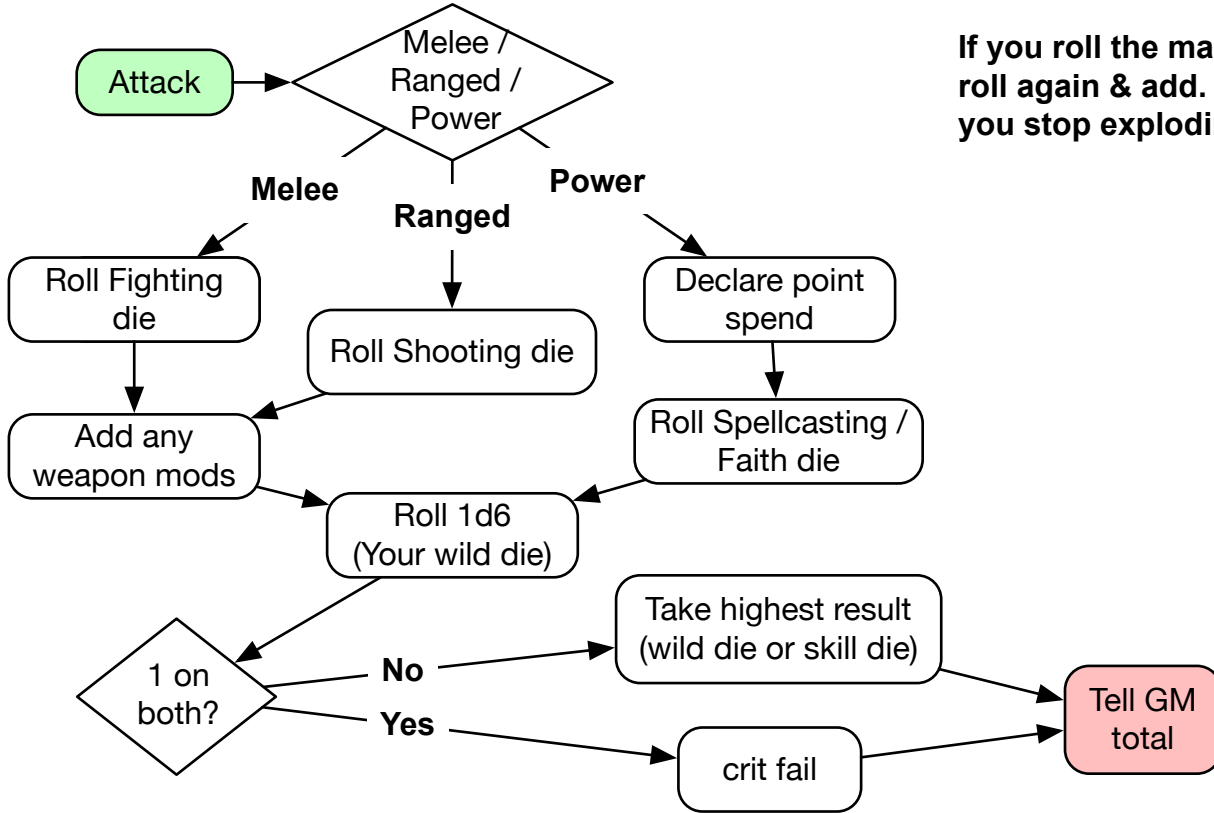

How To Combat: Savage Worlds

Try to hit

NOTE: ALL rolls can “explode”

If you roll the max on the die, roll again & add. Repeat until you stop exploding.

Calculate Damage

How To Combat: D&D

Try to hit

Calculate Damage